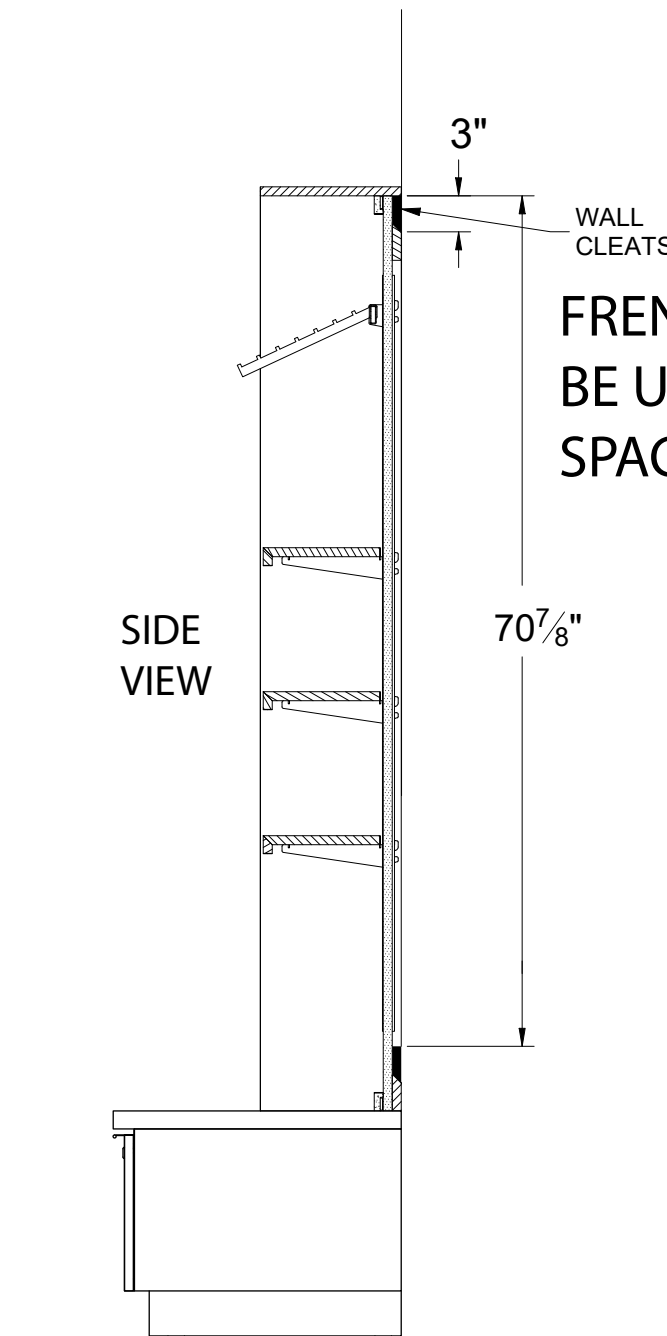

# FX-8 Accessory Wall CutSheet pg 1 of 2

FRENCH CLEATS CAN  
BE USED IF ALCOVE  
SPACE ABOVE ALLOWS

SOLD IN PAIRS  
(TWO UNITS)

PROJECT:  
KIA MOTORS

DRAWING TITLE:  
43C32-00057  
ACCESSORY SHELVING UNIT