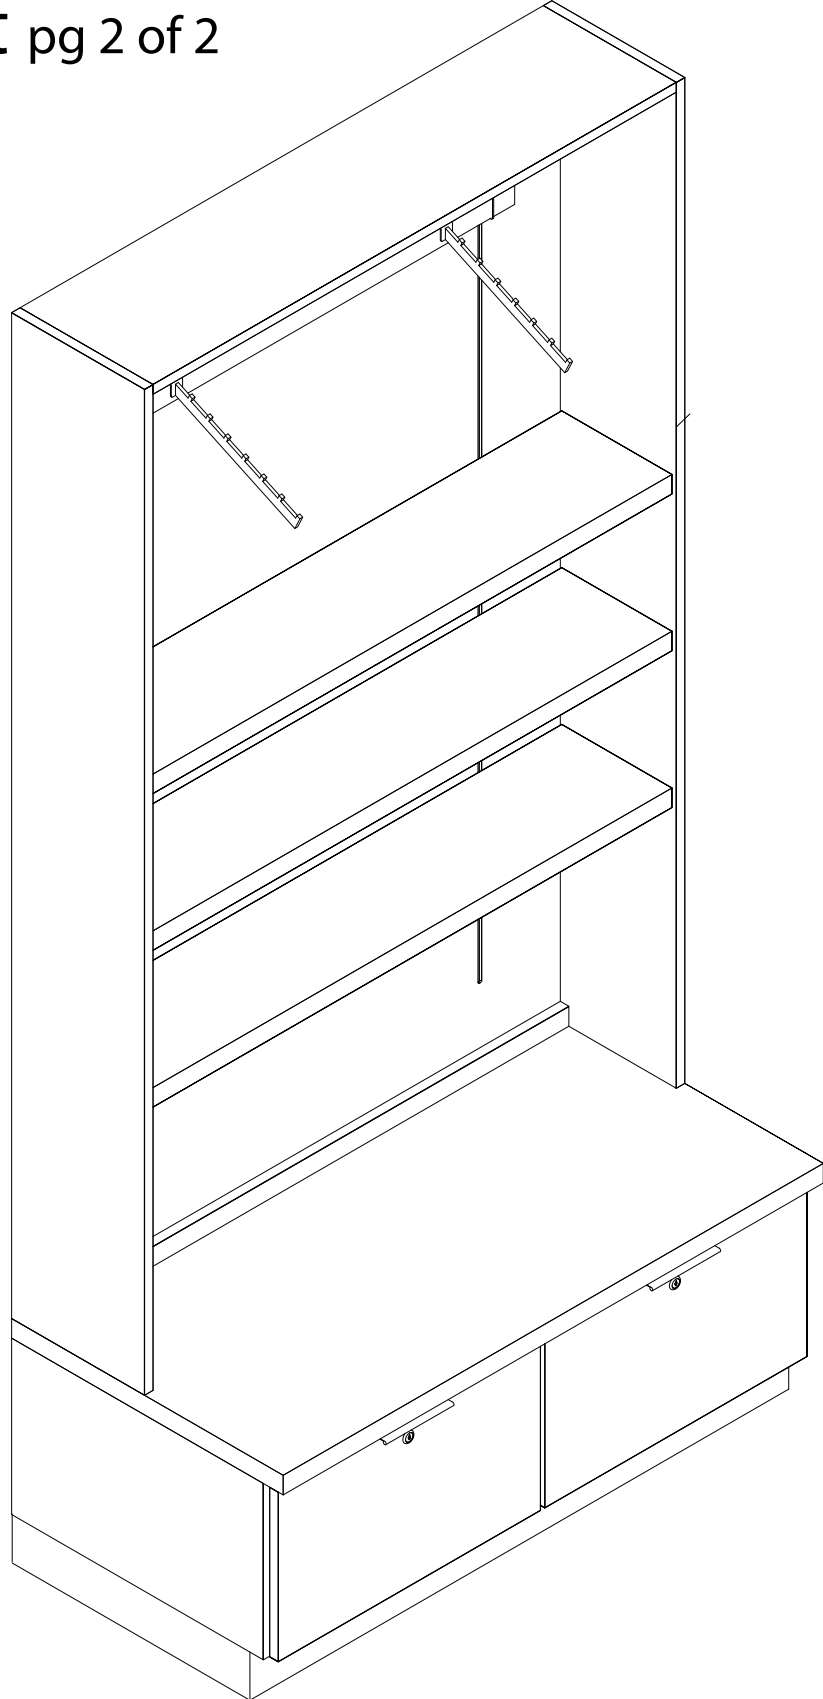

FX-8 Accessory Wall

CutSheet pg 2 of 2

PROJECT:	
KIA MOTORS	
DRAWING TITLE:	
43C32_AccessoryWallMockup	
DATE:	DRAWN BY:
5.19.25	GR
JOB No:	REVISION:
	1
	PAGE No:
	25/26