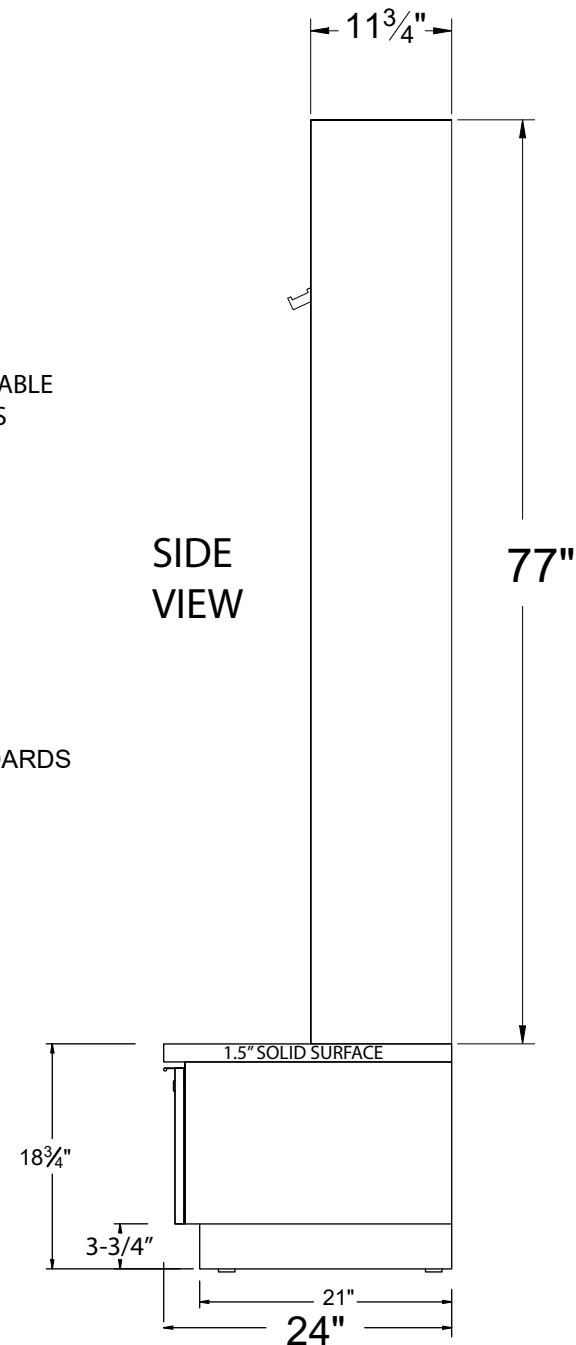

# FX-8 Accessory Wall CutSheet pg 1 of 2

FRENCH CLEATS CAN  
BE USED IF ALCOVE  
SPACE ABOVE ALLOWS

SOLD IN PAIRS  
(TWO UNITS)

PROJECT:  
KIA MOTORS

DRAWING TITLE:  
43C32-00057  
ACCESSORY SHELVING UNIT