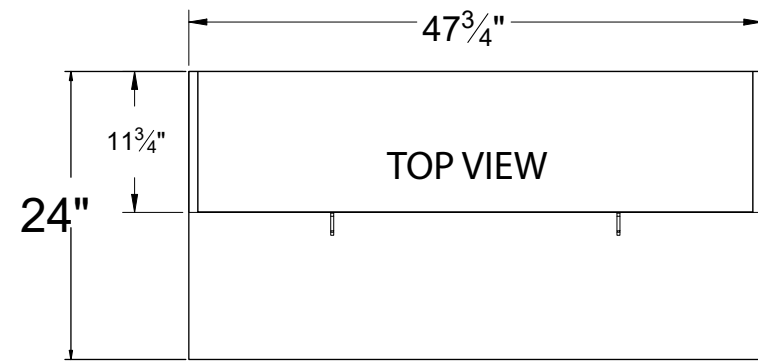

# FX-8 Accessory Wall CutSheet pg 1 of 2

FRENCH CLEATS CAN  
BE USED IF ALCOVE  
SPACE ABOVE ALLOWS

SOLD IN PAIRS  
(TWO UNITS)

PROJECT:  
KIA MOTORS

DRAWING TITLE:  
43C32-00057  
ACCESSORY SHELVING UNIT