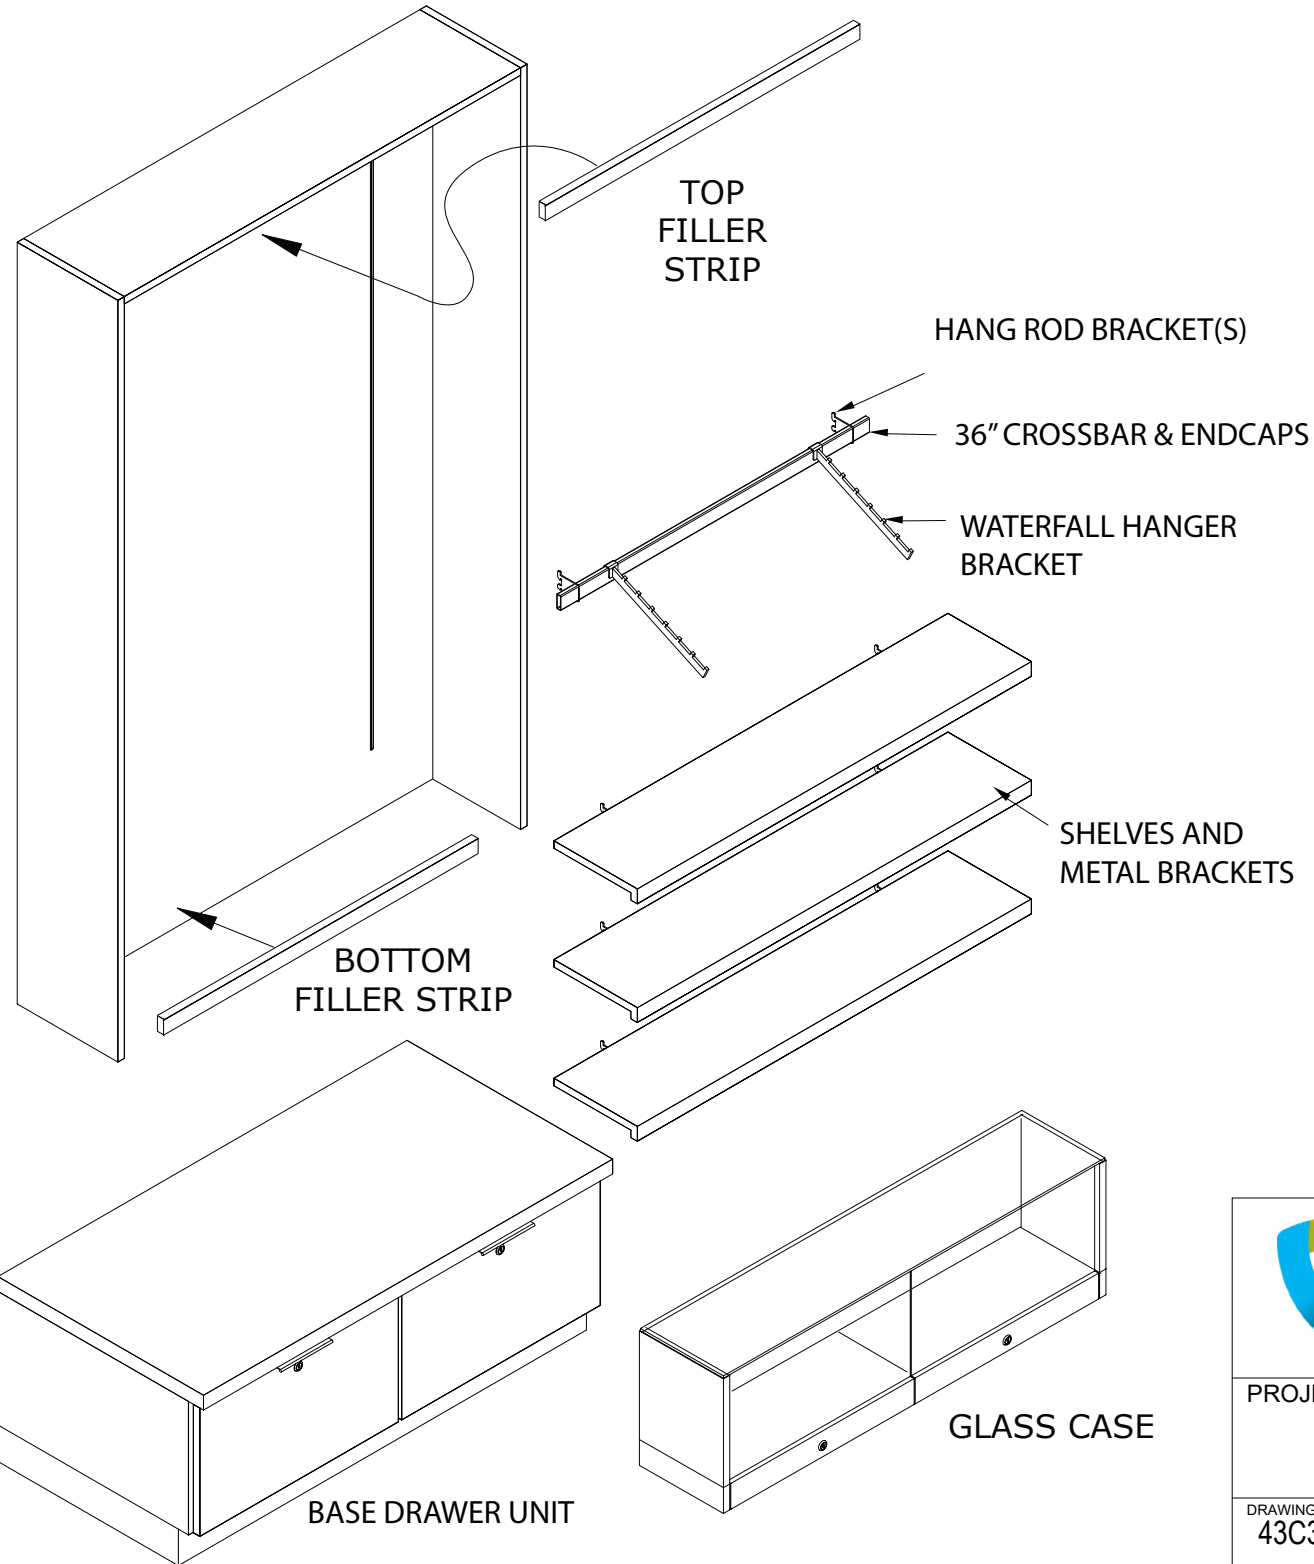

FX-8 Accessory Wall

CutSheet pg 2 of 2

PROJECT:	
KIA MOTORS	
DRAWING TITLE:	
43C32_AccessoryWallMockup	
DATE:	DRAWN BY:
5.19.25	GR
JOB No:	REVISION:
	1
	PAGE No:
	25/26