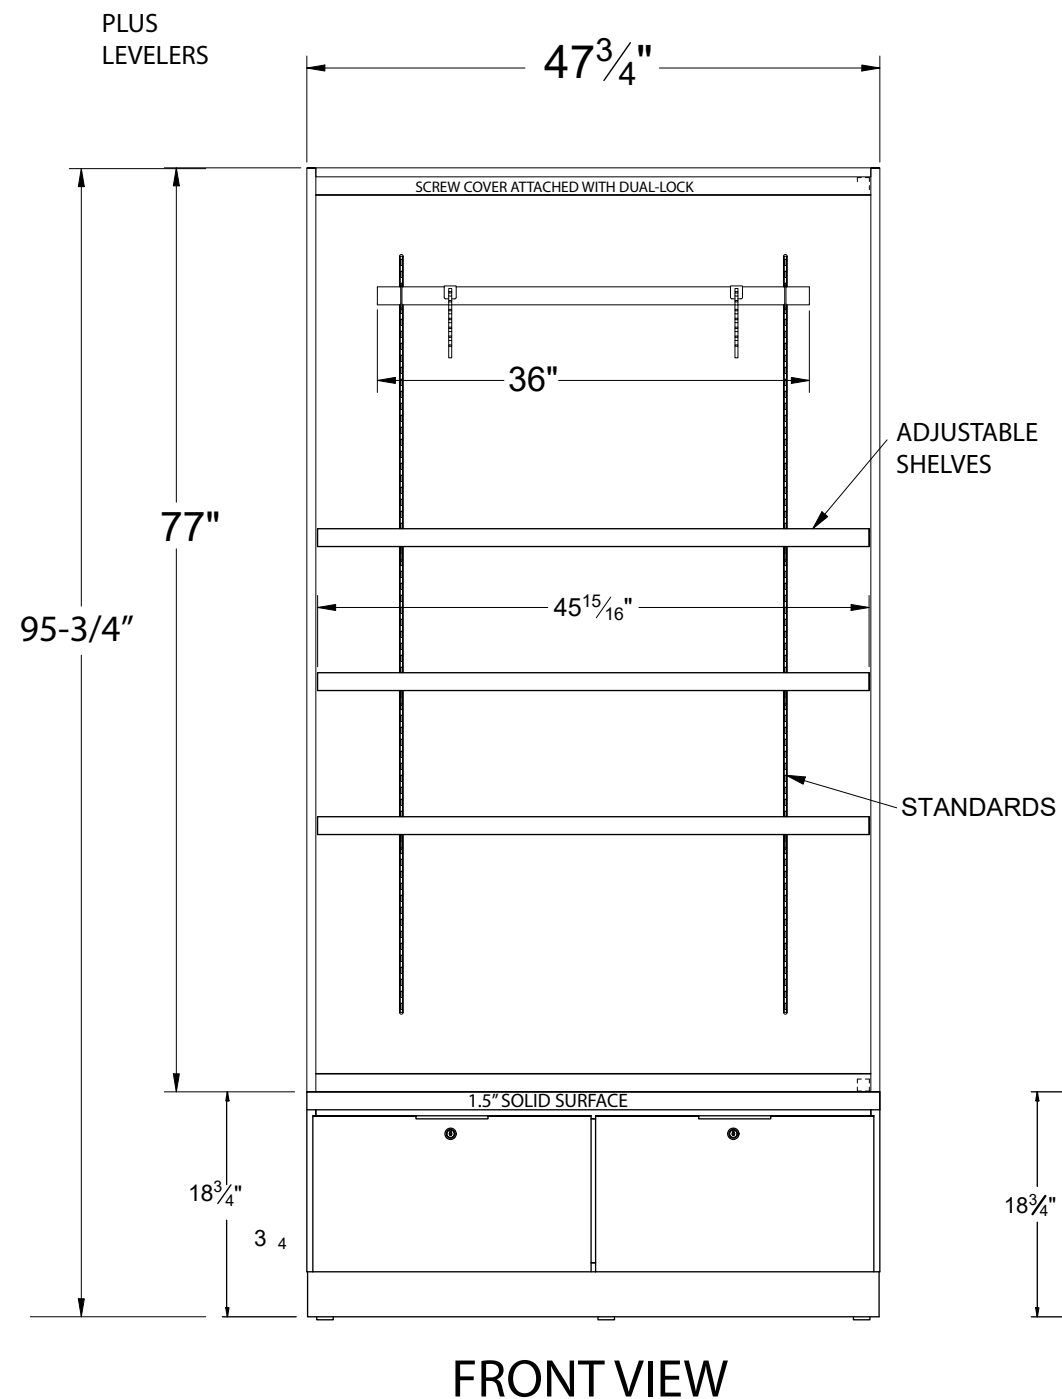

# FX-8 Accessory Wall CutSheet pg 1 of 2

FRENCH CLEATS CAN  
BE USED IF ALCOVE  
SPACE ABOVE ALLOWS

SOLD IN PAIRS  
(TWO UNITS)

PROJECT:  
KIA MOTORS

DRAWING TITLE:  
43C32-00057  
ACCESSORY SHELVING UNIT